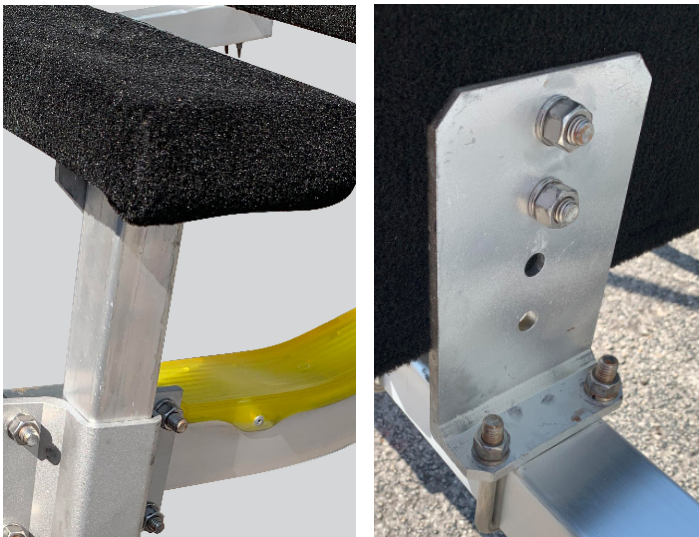

ALS TRAILERS THE RIGHT CHOICE

Standard Features

- › Stainless steel hardware
- › Aluminum bunk brackets
- › LED Lights
- › Radial tires
- › Guide Poles

Longer, Sturdier Frame

- › Less bunk overhang
- › Full frame look
- › Increased adjustability (Bow stop fits inside the A-frame)
- › Designed to meet or exceed DOT lighting requirements

Taller, More Robust Bunks

- › Minimum 3" x 8"
- › Better Adjustability

Custom Setups

- › 70 years of experience (Since 1953)
- › Magic Tilt possesses boat specifications for thousands of trailers

Guaranteed Setups

Magic Tilt's trailers are guaranteed to fit when ordered for specific hulls using our available in house specifications, TA's (When available).

*Factory setups (TA's) must be ordered up front.

BEST WARRANTY & SERVICE