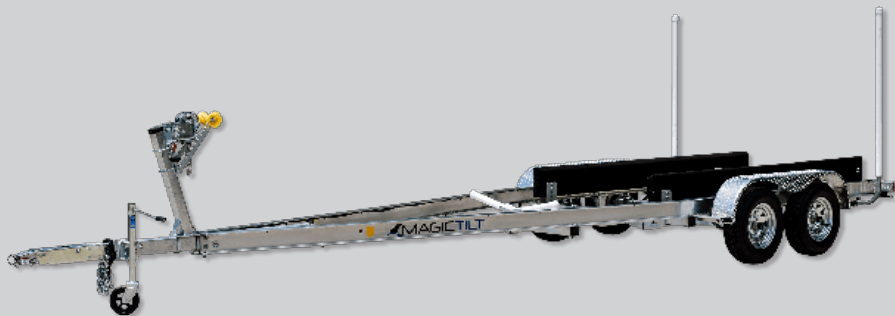

ALS TRAILERS THE RIGHT CHOICE

Standard Features

- › Stainless steel hardware
- › Aluminum bunk brackets
- › LED Lights
- › Radial tires
- › Guide Poles

Longer, Sturdier Frame

- › Less bunk overhang
- › Full frame look
- › Increased adjustability (Bow stop fits inside the A-frame)
- › Designed to meet or exceed DOT lighting requirements

Taller, More Robust Bunks

- › Minimum 3" x 8"
- › Better Adjustability

Custom Setups

- › 70 years of experience (Since 1953)
- › Magic Tilt possesses boat specifications for thousands of trailers

Guaranteed Setups

Magic Tilt's trailers are guaranteed to fit when ordered for specific hulls using our available in house specifications, TA's (When available).

*Factory setups (TA's) must be ordered up front.

BEST WARRANTY & SERVICE